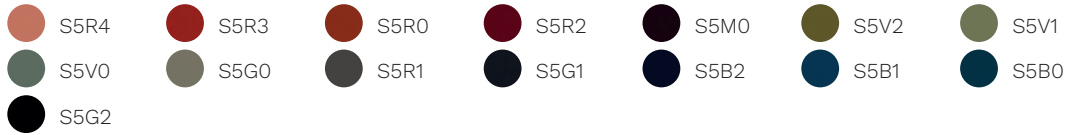

Focus

R9MB	R9M8	R9M6	R9MA	R9M4	R9M3	R9R3
R9R1	R9R0	R9V3	R9V2	R9B1	R9M2	R9G0
R9B2	R9M0					

Focus Melange

R8M4	R8M6	R8R1	R8V3	R8V7	R8G9	R8G0
R8B2	R8B1	R8M5	R8R4	R8M0	R8M1	R8G3
R8G4	R8G5					

Aida

S3VA	S3MD	S3R8	S3R0	S3MC	S3R5	S3R1
S3R3	S3V2	S3BC	S3B0	S3VD	S3V4	S3G1
S3G2						

**Cat. Q**

Steelcut Trio 3

SYR1	SYRO	SYRC	SYRF	SYRE	SYRR	SYMG
SYMA	SYMS	SYBB	SYB1	SYA1	SYAZ	SYV4
SYVM	SYGC	SYV1	SYRG	SYG1	SYAT	

Ecriture

S4B1	S4M0	S4M1	S4M2	S4V1	S4M3	S4V0
S4V2	S4V3	S4NE	S4G2	S4G1	S4G3	S4R0
S4M4						

Ombra

Cat. P

Leather

Cat. PX

Corrected grain leather

Cat. X

Elmosoft

Montana