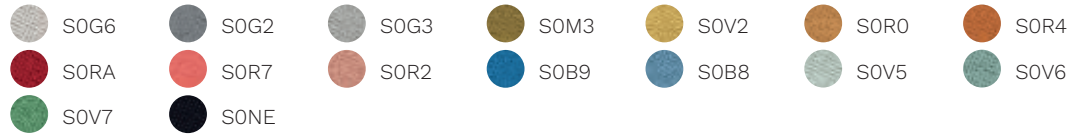

Time

Skill (eco-leather)

Cat. F

Step

Chili

Stromboli

Silvertex

Valencia

Jet

Magnum (eco-leather)

Connect

Rivet