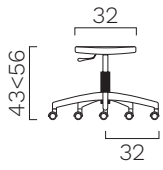

ABACUS

Gas lift

Stool without footrest.
5-star base on castors.