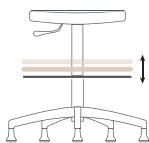

**TECHNICAL DETAILS**

|          |  |
|----------|--|
| seat     | round-shaped and swivel, in soft integral polyurethane   |
| footrest | painted die-cast aluminium, non-slip, height-adjustable. |

|                   |  |
|-------------------|--|
| height adjustment | by gas lift. Allows a 13 cm excursion for the seat with a 5-star base on castors, 26 cm for the stool with feet. |
|-------------------|--|

|      |   |
|------|---|
| base | <p><u>5-star base</u> in black nylon or polished aluminium. Available with:</p> <ul style="list-style-type: none"> <li>- soft dual-tread, rubber-coated, self-braking swivel castors Ø 50 mm for hard floors.</li> <li>- locked castors Ø 50 mm with operator sitting (Type Chairstop).</li> <li>- fixed glides.</li> </ul> |
|------|---|