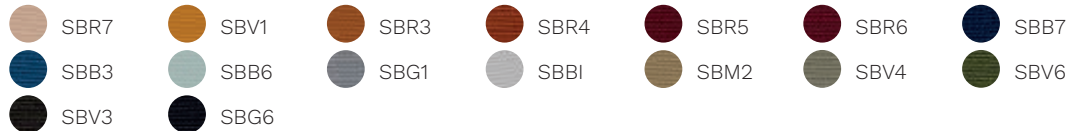

Cat. F

Step

Chili

Stromboli

Silvertex

Valencia

Jet

Magnum (eco-leather)

Connect

Rivet

Era

Go Check
 T9B7  T9B8  T9B9  T9R5  T9R6  T9R7  T9V0
 T9V2  T9V3  T9G0  T9G2  T9G4

Rondo
 R0B3  R0B4  R0R1  R0R0  R0R4  R0M0  R0G2
 R0G0  R0M3  R0V1  R0V3  R0NE

Cat. G

Remix 3

 RIO3  RIRB  RIRG  RIRE  RIBR  RIO1  RIMC
 RITA  RIBE  RIEC  RIH2  RIGC  RILV  RIB4
 RIA4  RIB1  RIV4  RIGB  RIG2  RIR2  RIV1
 RIO4  RIYE  RIV3  RIGR

Oceanic

 S2B4  S2B3  S2B2  S2R1  S2R2  S2R0  S2V2
 S2V0  S2G0  S2M0

Focus

 R9MB  R9M8  R9M6  R9MA  R9M4  R9M3  R9R3
 R9R1  R9R0  R9V3  R9V2  R9B1  R9M2  R9G0
 R9B2  R9M0

Focus Melange

 R8M4  R8M6  R8R1  R8V3  R8V7  R8G9  R8G0
 R8B2  R8B1  R8M5  R8R4  R8M0  R8M1  R8G3
 R8G4  R8G5

Aida

 S3VA  S3MD  S3R8  S3R0  S3MC  S3R5  S3R1
 S3R3  S3V2  S3BC  S3B0  S3VD  S3V4  S3G1
 S3G2

Cat. Q

Steelcut Trio 3

 SYR1  SYRO  SYRC  SYRF  SYRE  SYRR  SYMG
 SYMA  SYMS  SYBB  SYB1  SYA1  SYAZ  SYV4
 SYVM  SYGC  SYV1  SYRG  SYG1  SYAT