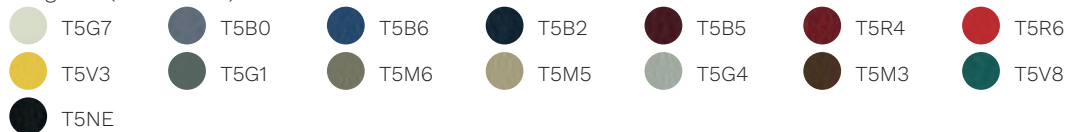

Connect

Rivet

Era

Go Check
 T9B7  T9B8  T9B9  T9R5  T9R6  T9R7  T9V0
 T9V2  T9V3  T9G0  T9G2  T9G4

Rondo
 R0B3  R0B4  R0R1  R0R0  R0R4  R0M0  R0G2
 R0G0  R0M3  R0V1  R0V3  R0NE

Cat. G

Remix 3

 RIO3  RIRB  RIRG  RIRE  RIBR  RIO1  RIMC
 RITA  RIBE  RIEC  RIH2  RIGC  RILV  RIB4
 RIA4  RIB1  RIV4  RIGB  RIG2  RIR2  RIV1
 RIO4  RIYE  RIV3  RIGR

Oceanic

 S2B4  S2B3  S2B2  S2R1  S2R2  S2R0  S2V2
 S2V0  S2G0  S2M0

Focus

 R9MB  R9M8  R9M6  R9MA  R9M4  R9M3  R9R3
 R9R1  R9R0  R9V3  R9V2  R9B1  R9M2  R9G0
 R9B2  R9M0

Focus Melange

 R8M4  R8M6  R8R1  R8V3  R8V7  R8G9  R8G0
 R8B2  R8B1  R8M5  R8R4  R8M0  R8M1  R8G3
 R8G4  R8G5