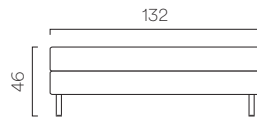

Ecriture

 S4B1  S4M0  S4M1  S4M2  S4V1  S4M3  S4V0
 S4V2  S4V3  S4NE  S4G2  S4G1  S4G3  S4R0
 S4M4

Ombra

 S5R4  S5R3  S5R0  S5R2  S5M0  S5V2  S5V1
 S5V0  S5G0  S5R1  S5G1  S5B2  S5B1  S5B0
 S5G2

Cat. I

Buffalo leather

2-seater bench.

2-seater bench.

3-seater bench.

MODULAR ELEMENTS

Starting module with rh armrest.

Finishing module with lh armrest.

1-seater central module.

2-seater central module.