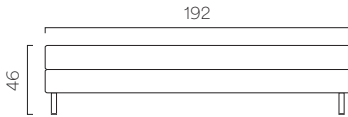

Ecriture

 S4B1  S4M0  S4M1  S4M2  S4V1  S4M3  S4V0
 S4V2  S4V3  S4NE  S4G2  S4G1  S4G3  S4R0
 S4M4

Ombra

 S5R4  S5R3  S5R0  S5R2  S5M0  S5V2  S5V1
 S5V0  S5G0  S5R1  S5G1  S5B2  S5B1  S5B0
 S5G2

Cat. I

Buffalo leather

2-seater bench.

2-seater bench.

3-seater bench.

MODULAR ELEMENTS

Starting module with rh armrest.

Finishing module with lh armrest.

1-seater central module.

2-seater central module.