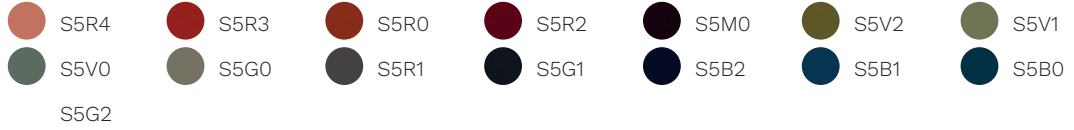

base finishes

Polished aluminium

Black aluminium

White aluminium

fabrics

Cat.D

Skill (eco-leather)

Cat. F

Morph

Focus

Focus Melange

Aida

Cat. Q

Steelcut Trio 3

Ecriture

Ombra