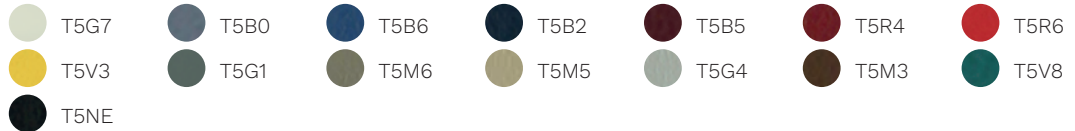

Magnum (eco-leather)