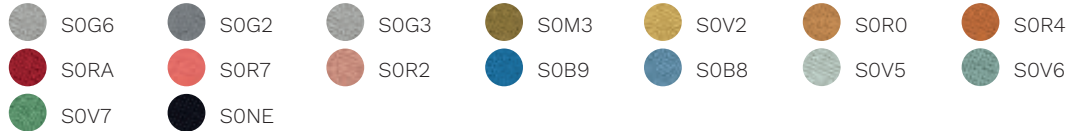

fabrics

Cat.D

Skill (eco-leather)

Cat. F

Step

Chili

Stromboli

Silvertex

Valencia

Jet

Magnum (eco-leather)

Connect

Rivet