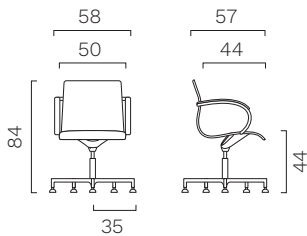

Visitor

Low backrest.
Automatic return device.
5-star base on glides

Low backrest.
Cantilever frame.