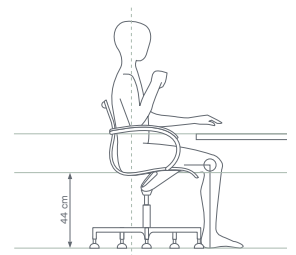

armrests in die-cast aluminium with an armrest upholstered to match the seat. The aluminium parts can be in a polished finish, or painted black or white.

device automatic return device. The mechanism allows the seat to automatically return to its initial position. It allows a rotation of 180° to the right and 180° to the left. Only available for the version with a base on glides.

ergonomics Classe 2 is equipped with the necessary mechanisms for correct and comfortable use, even for prolonged periods, provided that the following conditions are met: the standard sitting position requires the maintenance of angles of 90° between the torso and thigh, between the thigh and leg and between the leg and foot. These last two angles are essential so that the foot, resting completely on the underlying surface, can unload part of the weight of the lower limb onto it, avoiding excessive compression on the posterior surface of the thigh and favouring the return of the blood circulating in the leg veins towards the heart.