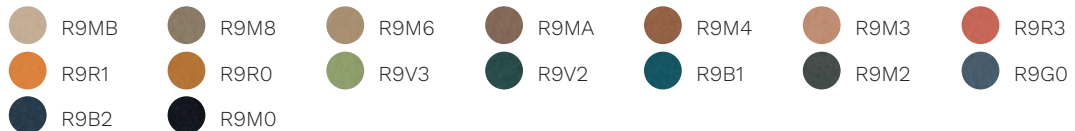

fork support in die-cast aluminium, in polished finish or painted black or white.

base - 5-spoke base on polished aluminium feet or white or black epoxy powder-coated.

- oval steel tube cantilever frame (with reinforcing core in the front curvature), chromed or white or black painted, for low-back version only.

base finishes

Polished aluminium

Black aluminium

White aluminium

fabrics

Cat.D

Skill (eco-leather)

Cat. F

Rivet

Era

Go Check

Rondo

Cat. R

Disco Coex

Cat. G

Remix 3

Morph

Focus

Focus Melange

Aida

Cat. Q

Steelcut Trio 3

Ecriture

Ombra