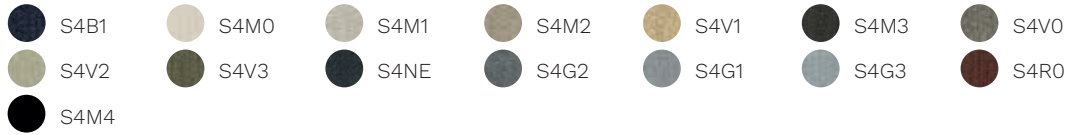

fork support in die-cast aluminium, in polished finish or painted black or white.

base - 5-spoke base on polished aluminium feet or white or black epoxy powder-coated.

- oval steel tube cantilever frame (with reinforcing core in the front curvature), chromed or white or black painted, for low-back version only.

base finishes

Polished aluminium

Black aluminium

White aluminium

fabrics

Cat.D

Skill (eco-leather)

Cat. F

Morph

Focus

Focus Melange

Aida

Cat. Q

Steelcut Trio 3

Ecriture

Ombra

Cat. P

Leather

Cat. PX

Corrected grain leather

Cat. X

Elmosoft

Montana

ABACO