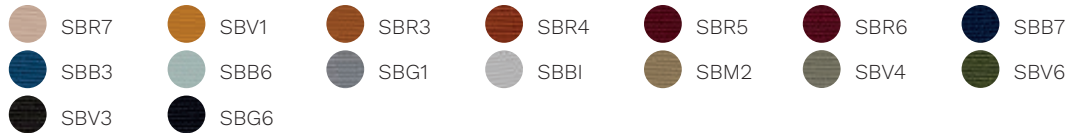

fabrics

Cat.D

Skill (eco-leather)

Cat. F

Step

Chili

Stromboli

Silvertex

Valencia

Jet

Magnum (eco-leather)

Connect

Rivet