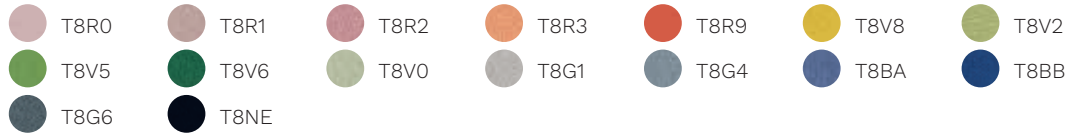

base finishes

Polished aluminium

Black aluminium

White aluminium

fabrics

Cat.D

Skill (eco-leather)

Cat. F

Rivet

Era

Go Check

Rondo

Cat. R

Disco Coex

Cat. G

Remix 3