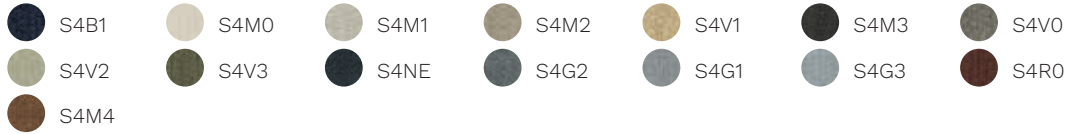

Disco Coex

Cat. G

Remix 3

Morph

Focus

Focus Melange

Aida

---

**Cat. Q**

Steelcut Trio 3

Ecriture

Ombra

**Cat. P**

Leather

**Cat. PX**

Corrected grain leather