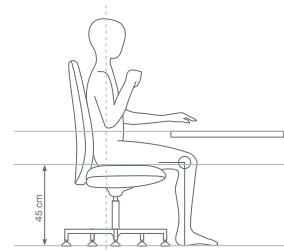

## TECHNICAL DETAILS

design J. Bennett & G. Ingignoli

backrest	in cold-foamed polyurethane, flexible (65 kg/m <sup>3</sup> ), fire-retardant, CFC-free, with steel insert. Available in a medium version.
seat	beech plywood seat, 12 mm thick (FSC certified) with riveted threaded inserts; padding made of fire-retardant, cold-foamed, injected, CFC-free, flexible polyurethane.
armrests	pressure die-cast <u>aluminium</u> armrests, closed type, trapezoidal, linked to the backrest. Aluminium parts are available with a polished or black painted finish.
device	<u>automatic return device</u> (180° right - 180° left rotation) for swivel seat with base on glides. This device allows the chair to return automatically to the initial position.

harmonic tilting device that allows slight oscillation of the chair. Oscillation angles 7° backwards, 4° forwards. Seat starting position: 3° backwards. A gas lift-only version is available, which allows an excursion of 11 cm.

base	5-star base on glides. Available in polished and black aluminium finish.
------	--

ergonomics

Bia is equipped with the necessary mechanisms for proper and comfortable use, even for prolonged periods, as long as the following conditions are met: the standard sitting position requires maintaining angles of 90° between torso and thigh, between thigh and leg, and between leg and foot. These last two angles are essential so that the foot, resting completely on the surface below, discharges part of the weight of the lower limb onto it, preventing excessive compression on the back thigh surface and promoting blood circulation to the heart.