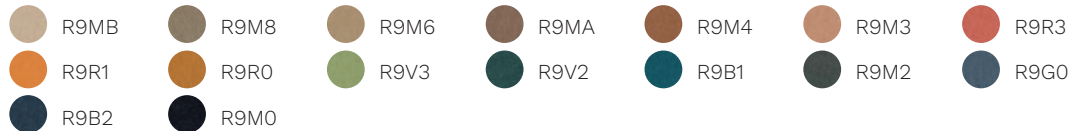

base finishes

-  Polished aluminium
-  Black aluminium

armrest finishes

-  Polished aluminium
-  Black aluminium

tessuti

**Cat. D**

Skill (eco-leather)

-  PGM3
-  PGTR
-  PGCD
-  PGTA
-  PGR1
-  PGCG
-  PGBZ
-  PGGB
-  PGVC
-  PGM2
-  PGNE

Disco Coex

Cat. G

Remix 3

Morph

Focus

Focus Melange

Aida

---

**Cat. Q**

Steelcut Trio 3

Ecriture

Ombra

**Cat. P**

Leather

**Cat. PX**

Corrected grain leather