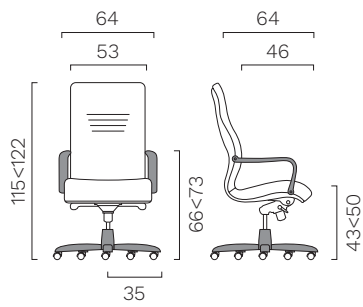

Montana

ABACUS

Antagonista Executive

High backrest.
Tilting device lockable in 4 positions.
Aluminium base.

Medium backrest.
Tilting device lockable in 4 positions.
Aluminium base.

Antagonista Wood Executive

High backrest.
Tilting device lockable in 4 positions.
Light walnut/rosewood base.

Medium backrest.
Tilting device lockable in 4 positions.
Light walnut/rosewood base.