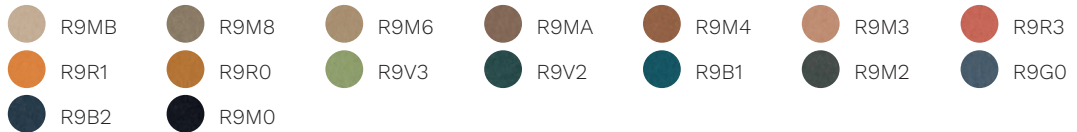

base finishes

-  Polished aluminium
-  Black nylon
-  Light walnut
-  Rosewood

fabrics

Cat. D

Skill (eco-leather)

-  PGM3
-  PGTR
-  PGCD
-  PGTA
-  PGR1
-  PGCG
-  PGBZ
-  PGGB
-  PGVC
-  PGM2
-  PGNE

Cat. F

Magnum (eco-leather)

-  T5G7
-  T5B0
-  T5B6
-  T5B2
-  T5B5
-  T5R4
-  T5R6
-  T5V3
-  T5G1
-  T5M6
-  T5M5
-  T5G4
-  T5M3
-  T5V8
-  T5NE

Connect

-  T6G0
-  T6G1
-  T6G2
-  T6R0
-  T6R1
-  T6R2
-  T6V5
-  T6V6
-  T6B6
-  T6NE

Rivet

Era

Go Check

Rondo

Cat. R

Disco Coex

Cat. G

Remix 3

Morph

Focus

Focus Melange

Aida

Cat. Q

Steelcut Trio 3

Ecriture

Ombra