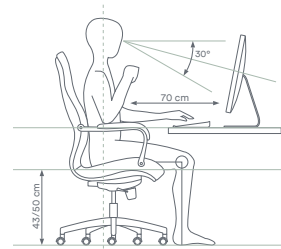

ergonomics

Antagonista is equipped with the necessary mechanisms for proper and comfortable use, even for prolonged periods, as long as the following conditions are met: the standard sitting position requires maintaining angles of 90° between torso and thigh, between thigh and leg, and between leg and foot. These last two angles are essential so that the foot, resting completely on the surface below, discharges part of the weight of the lower limb onto it, preventing excessive compression on the back thigh surface and promoting blood circulation to the heart.

base finishes

- Polished aluminium
- Black nylon
- Light walnut
- Rosewood

fabrics

Cat. D

Skill (eco-leather)

- PGM3
- PGTR
- PGCD
- PGTA
- PGR1
- PGCG
- PGBZ
- PGGB
- PGVC
- PGM2
- PGNE

Cat. F

Step

- STX2
- STZ9
- STSB
- STE1
- STBS
- STVU
- STE4
- STE3
- STE2
- STNE

Chili

- SOG6
- SOG2
- SOG3
- SOM3
- SOV2
- SOR0
- SOR4
- SORA
- SOR7
- SOR2
- SOB9
- SOB8
- SOV5
- SOV6
- SOV7
- SONE

Stromboli

- S8G0
- S8M1
- S8R1
- S8R3
- S8R2
- S8B3
- S8B2
- S8B0
- S8V2
- S8NE

Silvertext

- SBR7
- SBV1
- SBR3
- SBR4
- SBR5
- SBR6
- SBB7
- SBB3
- SBB6
- SBG1
- SBB1
- SBM2
- SBV4
- SBV6
- SBV3
- SBG6

Valencia

- SWR6
- SWB1
- SWV7
- SWRA
- SWR8
- SWR3
- SWR2
- SWB8
- SWG4
- SWB9
- SWB2
- SWM6
- SWG0
- SWG8
- SWG7
- SWG1

Jet

- JTW2
- JTW3
- JTH2
- JTGM
- JTYF
- JT1R
- JTRG
- JTO1
- JTR1
- JTVM
- JT07
- JTVI
- JTG3
- JTV7
- JTC1
- JTV8
- JTB3
- JTZ6
- JTM2
- JTZ0

Magnum (eco-leather)

- T5G7
- T5B0
- T5B6
- T5B2
- T5B5
- T5R4
- T5R6
- T5V3
- T5G1
- T5M6
- T5M5
- T5G4
- T5M3
- T5V8
- T5NE

Connect

- T6G0
- T6G1
- T6G2
- T6R0
- T6R1
- T6R2
- T6V5
- T6V6
- T6B6
- T6NE