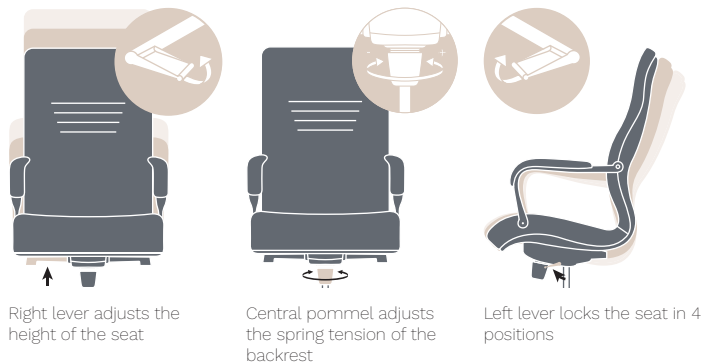

device tilting device lockable in 4 positions, with frontal adjustment of the backrest resistance in relation to the user's weight and anti-shock release system. This mechanism allows the user to change position while maintaining the correct trunk/thigh angle. The anti-shock release system allows the user to control the movement of the backrest upon release.

height adjustment by gas lift, allows an excursion of 7 cm.

base - 5-star base in nylon or polished aluminium with self-locking, dual-tread, rubbered, swivel castors (Ø 50 mm)

- 5-star base with load-bearing steel body covered by a protective solid wood casing with light walnut or rosewood painting. Self-locking dual-tread rubbered swivel castors (Ø 50 mm). (Antagonista Wood)

ergonomics

Antagonista is equipped with the necessary mechanisms for proper and comfortable use, even for prolonged periods, as long as the following conditions are met: the standard sitting position requires maintaining angles of 90° between torso and thigh, between thigh and leg, and between leg and foot. These last two angles are essential so that the foot, resting completely on the surface below, discharges part of the weight of the lower limb onto it, preventing excessive compression on the back thigh surface and promoting blood circulation to the heart.