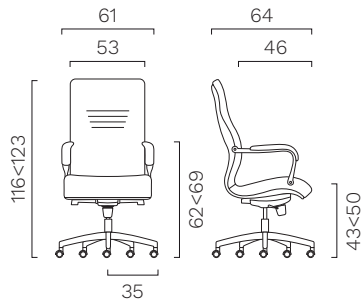

Montana

ABACUS

Antagonista Executive

High backrest.
Tilting device lockable in 4 positions.
Aluminium base.

Medium backrest.
Tilting device lockable in 4 positions.
Aluminium base.

Antagonista Wood Executive