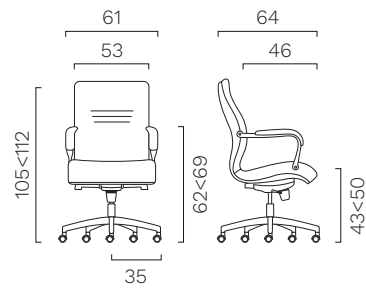

Montana

ABACUS

Antagonista Executive

High backrest.
Tilting device lockable in 4 positions.
Aluminium base.

Medium backrest.
Tilting device lockable in 4 positions.
Aluminium base.

Antagonista Wood Executive